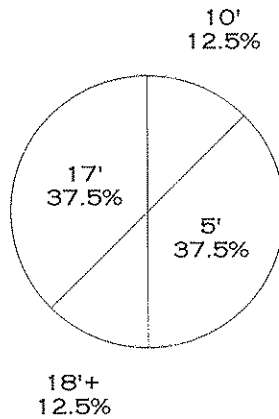

SCORING RANGE