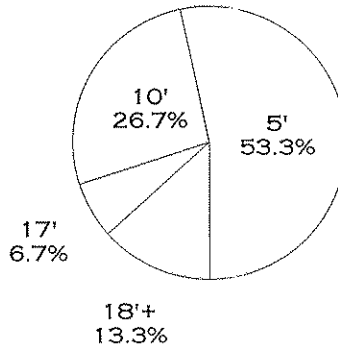

SHOT SUMMARY	M/A	%	PTS
3PT FG	2/5	40.0%	6
2PT FG	13/38	34.2%	26
LAYUPS - L	1/2	50.0%	2
LAYUPS - R	6/6	100.0%	12
DUNKS	0/0	0.0%	0
PUTBACKS	0/5	0.0%	0
OVERALL SHOOTING	15/43	34.9%	32
FREE THROWS	15/20	75.0%	15
TOTAL POINTS			47

SCORING DISTRIBUTION

SCORING LOCATIONS

BY PERIOD	FG	FGA	FG%	3PT	3PA	3P%	FT	FTA	FT%	PTS	ORB	DRB	TR	PF	AST	TO	BS	ST	P/S
1ST PERIOD	3	13	23.1	0	1	0.00	0	0	0.00	6	4	3	7	3	1	2	1	2	0.46
2ND PERIOD	4	12	33.3	0	1	0.00	2	2	100.00	10	4	4	8	2	1	7	1	3	0.97
3RD PERIOD	5	9	55.6	2	3	66.7	4	5	80.0	16	0	6	6	4	2	1	1	1	1.45
4TH PERIOD	3	9	33.3	0	0	0.00	9	13	69.2	15	3	5	8	3	2	3	1	3	1.00
GAME	15	43	34.9	2	5	40.0	15	20	75.0	47	11	18	29	12	6	13	4	9	0.89

SCORING BREAKDOWN

SCORING RANGE

KHSAA BASKETBALL - TEAM SHOT CHART FOR THE BULLDOGS
 ASHLAND BLAZER TOMCATS VS. HAZARD BULLDOGS
 DATE: 03/15/2001 TIME: 1:00 PM SITE: KHSAA BOYS' SWEET 16-RUPP ARENA

SHOT SUMMARY	M/A	%	PTS
3PT FG	2/8	25.0%	6
2PT FG	14/31	45.2%	28
LAYUPS - L	3/5	60.0%	6
LAYUPS - R	1/2	50.0%	2
DUNKS	0/0	0.0%	0
PUTBACKS	1/3	33.3%	2
OVERALL SHOOTING	16/39	41.0%	34
FREE THROWS	1/4	25.0%	1
TOTAL POINTS			35