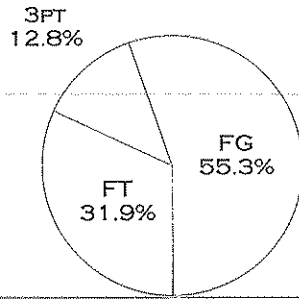

SCORING DISTRIBUTION